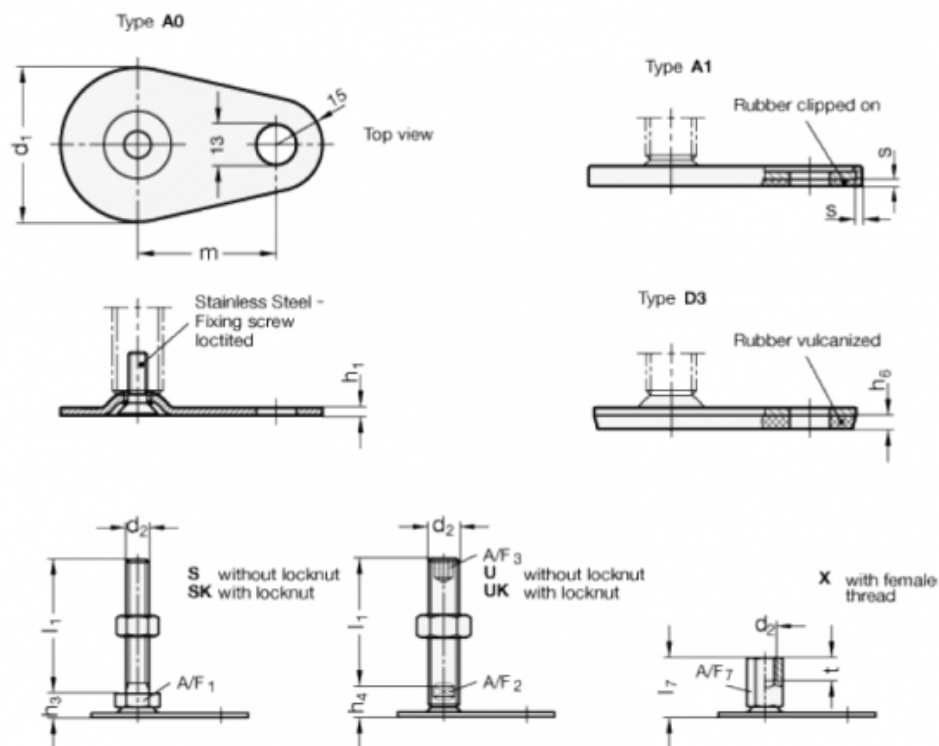

Article number: 204280M16200D3UK

Description: E+G levelling foot  
GN 42-80-M16-200-D3-UK

Note: UK With nut, Hexagon socket at the top, Wrench flat at the bottom

## Measures

$$A/F2 = 12$$

$$A/F3 = 8$$

$$d1 = 80$$

$$d2 = M16$$

$$h1 = 3$$

$$h4 = 18$$

$$h6 = 5$$

$$l1 = 200$$

$$m = 70$$

$$s =$$